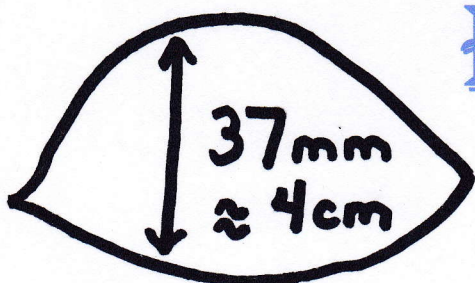

ALTERNATIVE MAGICAL DRAGON

EYES

Black

Black

white

white