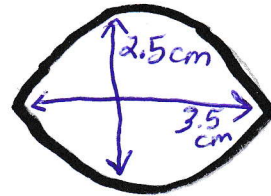

# Crochet Corgi Puppy Dog Eye Diagram Cut-Outs

White Glitter Felt

Black Glitter Felt

[www.Helenmaycrochet.com](http://www.Helenmaycrochet.com)  
[www.tinyurl.com/helenmaycrochet](http://www.tinyurl.com/helenmaycrochet)