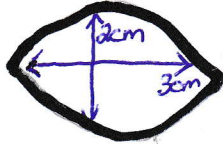

# Crochet Corgi Puppy Dog Eye Diagram Cut-Outs

White Glitter Felt

Black Glitter Felt

[www.Helenmaycrochet.com](http://www.Helenmaycrochet.com)  
[www.tinyurl.com/helenmaycrochet](http://www.tinyurl.com/helenmaycrochet)